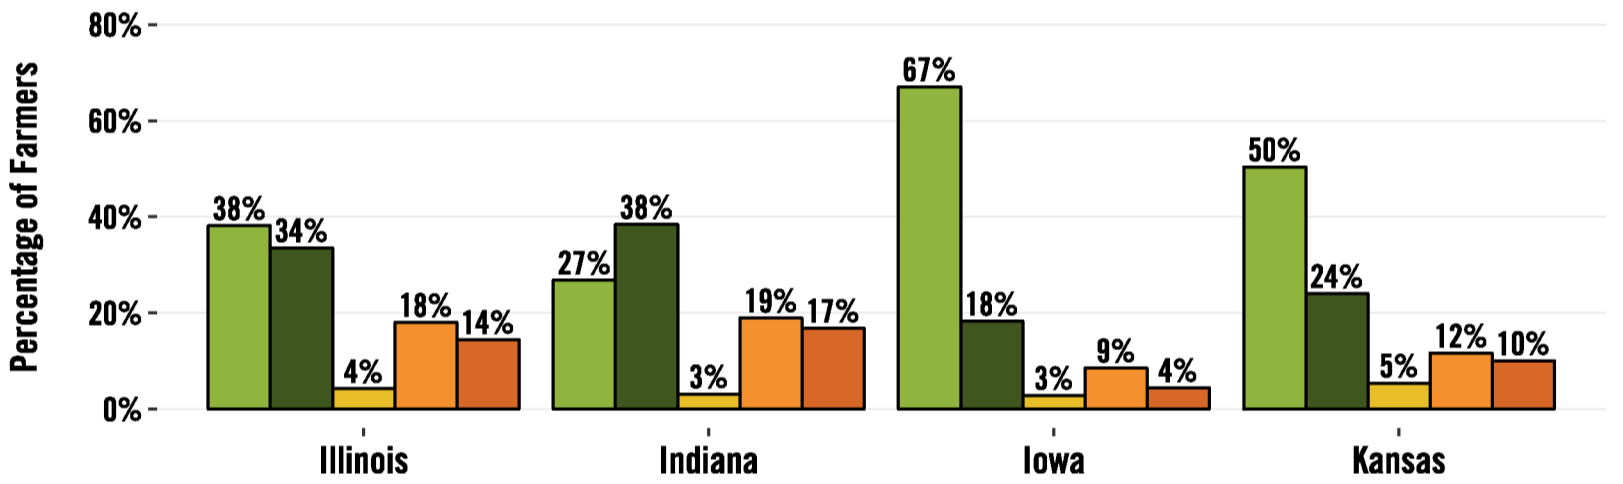

Have Spring Rains Changed Your Crop Plan?

(Select All That Apply)

■ No Change
 ■ Unsure
 ■ Swap Corn To Soybeans
 ■ Swap To Shorter Maturities
 ■ Prevent Plant (Ins.)

National

States

In the charts above, the sum of each state is greater than 100%. Many farmers responded with multiple changes to their crop plan due to rain.